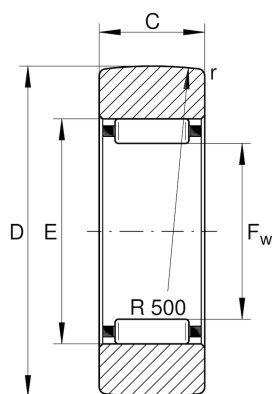

RSTO5-X-TV

Yoke type track roller

Schaeffler ID:
0001623290000

Yoke type track rollers RSTO, without axial guidance, outer ring without ribs

Technical information

Main Dimensions & Performance Data

D	16 mm	Outside diameter
F_w	7 mm	Under roller diameter
C	7.8 mm	Width, outer ring
$C_{r w}$	2,550 N	Basic dynamic load rating, radial
$C_{0r w}$	2,650 N	Basic static load rating, radial
$C_{ur w}$	335 N	Fatigue load limit, radial
n_{DG}	16,000 1/min	Speed on permanent grease lubrication
	11 g	Weight

Dimensions

E	10 mm	Raceway diameter outer ring
r_{min}	0.3 mm	Minimum chamfer dimension
R	500 mm	Radius of outer ring outside profile